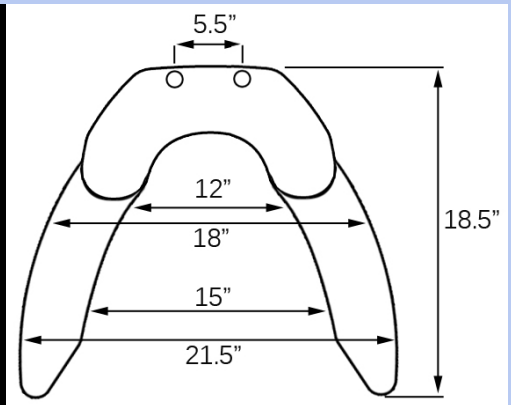

adjustforcomfort.com

The Adjust for Comfort™ Advantage

Seat leg supports that expand up to 6" to the left and right
Adds up to 12" of additional access for improved hygiene
Adjusts for greater comfort, support, relaxation and health

Dimensions when closed

X-Ray view of hinges

Dimensions when opened

Quick and Easy Installation
Stainless Steel Mounting Hardware

6 Extra-Wide Bumpers for
greater support when closed
and opened

Additional Design Features