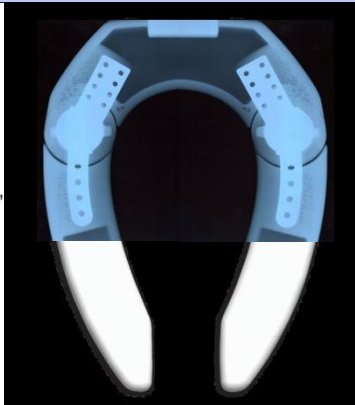

**The World's First and Only Adjustable Toilet Seat
Designed for Greater Comfort, Support, Relaxation and Health**

The Adjust for Comfort™ Toilet Seat
adjusts to each user's natural sitting position.

When seated, the expandable seat arms can be adjusted outward to provide more room, easier access and improved personal hygiene.

Fits Round and Elongated Toilet Bowls
Supports up to 1,000 lbs.

Look for it wherever you go™!

Ideally Suited for

Home - Special Needs - Assisted Living - Nursing Homes - Hospitals
Bariatric - Pregnancies - Hotels - Businesses- Public Restrooms
Office Buildings – Restaurants - Shopping Malls - Schools

Dimensions when closed

X-Ray view of hinges

Dimensions when opened

Quick and Easy Installation
Stainless Steel Mounting Hardware

6 Extra-Wide Bumpers for
greater support when closed
and opened

Additional Design Features

- Smooth hinge action
- No pinch points
- Solid polypropylene construction
- Stainless steel disc hinges
- Stainless steel ball bearings
- Heavy-duty design
- Supports up to 1,000 lbs.
- Wider bumpers for greater stability
- ADA compliant
- Lifetime Warranty