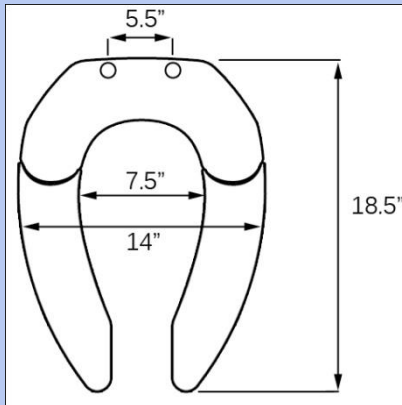

Fits Round and Elongated Toilet Bowls
Supports up to 1,000 lbs.

Look for it wherever you go™!

Ideally Suited for

Home - Special Needs - Assisted Living - Nursing Homes - Hospitals
Bariatric - Pregnancies - Hotels - Businesses- Public Restrooms
Office Buildings – Restaurants - Shopping Malls - Schools

adjustforcomfort.com

The Adjust for Comfort™ Advantage

Seat leg supports that expand up to 6" to the left and right
Adds up to 12" of additional access for improved hygiene
Adjusts for greater comfort, support, relaxation and health

Dimensions when closed

X-Ray view of hinges

Dimensions when opened

Quick and Easy Installation
Stainless Steel Mounting Hardware

6 Extra-Wide Bumpers for
greater support when closed
and opened

Additional Design Features